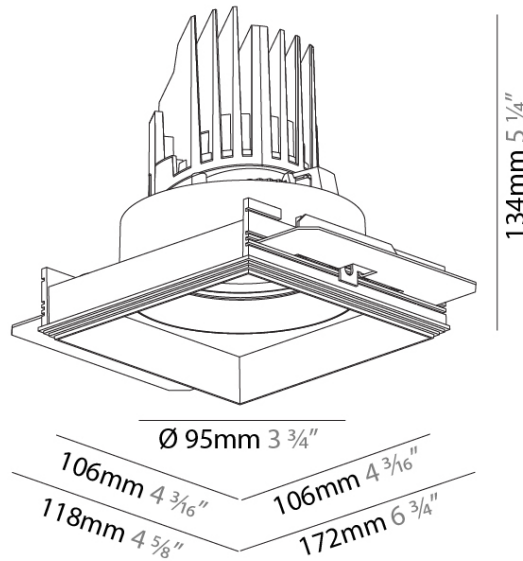

ELECTRICAL

Lamp Type: LED (Zhaga Standard)
Input Wattage (W): 16.5
Total Output Wattage (W): 14.5
Dimming: Tri-Mode (Non-Dimming and Phase Dimming (120Vac only) and 0-10V Dimming)
Driver Included: No
Driver Location: Recessed Housing
Driver Type: Constant Current - Universal
Driver Class: Class 2
Housing: See components
Input Voltage (V): 120 - 277
Constant Current (MA): 500

LED

Number of LEDs: 1
Color Temperature (°K): 2700 / 3000 / 3500 / 4000
Max. Delivered Lumen (lm): 940 / 980 / 1029 / 1050
Nominal Lumen (lm): 1386 / 1438 / 1511 / 1542
CRI: >90 CRI
Efficiency (%): 87.9 / 88.4 / 87.9
Lamp Life (hrs): 50000
Upon Request: RGB-W Tunable White Special Color Temperature Special LED

OPTICAL

Reflector: 20 / 40 / 60
Adjustability: Rotational 355°; Tilt 30°
Upon Request: Special Beam Angles

RATINGS AND CERTIFICATIONS

Zaneen Lighting Inc. © 2024, T 1-800-380-3382, F 416-247-9319, www.zaneen.com

Available for international specifications by adding "INT" at the end of the existing Model #. For assistance on 'custom' specifications, contact zteam@zaneen.com. In a constant effort to supply the best product, we reserve the right to change specifications or materials without notice. The most recent specification sheets are found at zaneen.com
IP rating: IP20